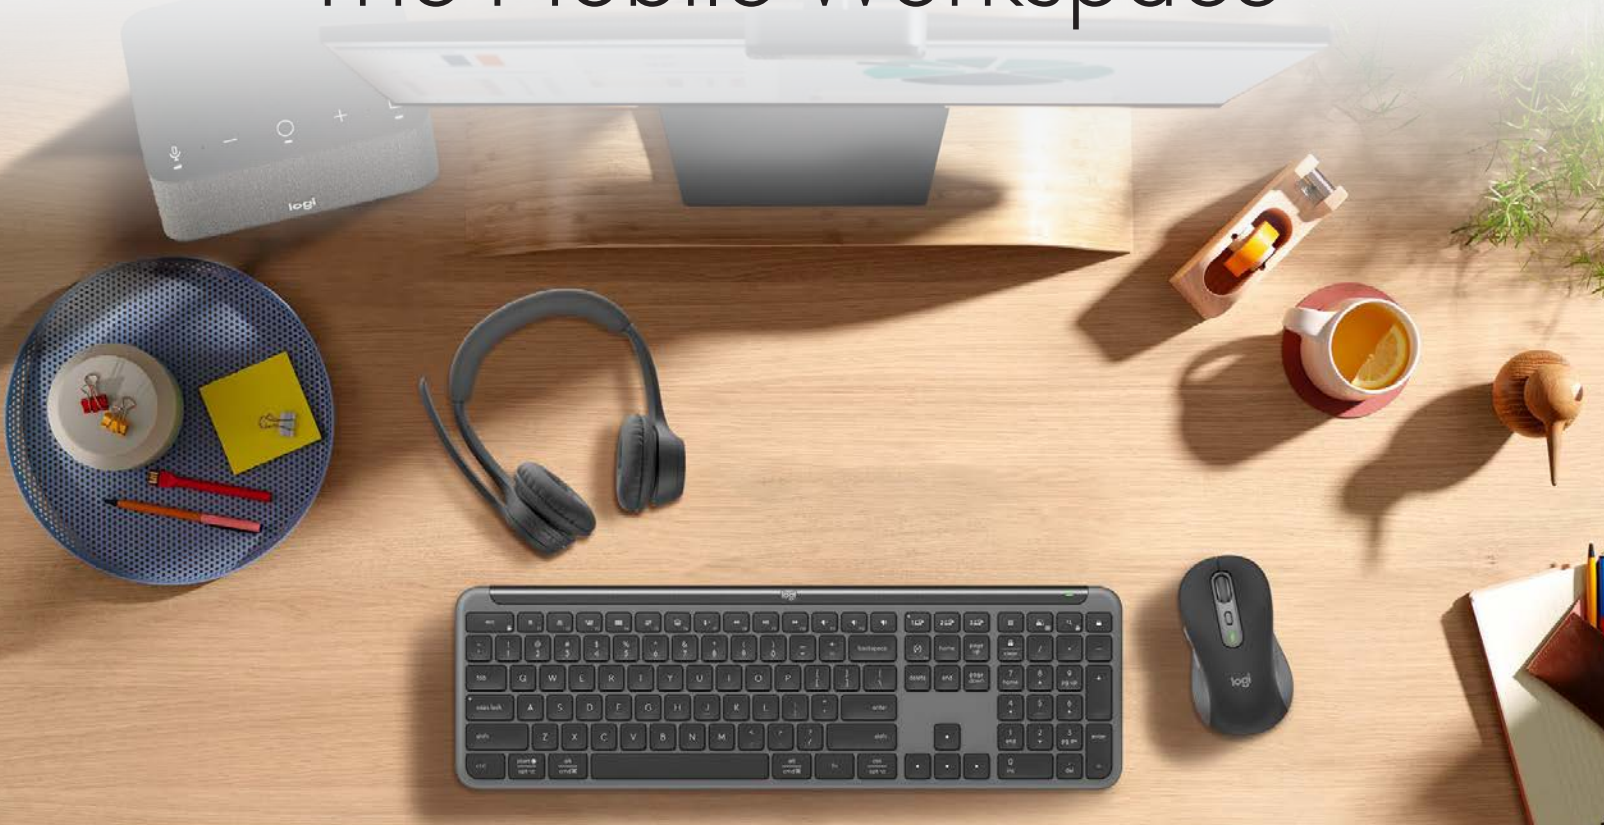

logitech®

Microsoft Teams

SAMSUNG

Connection
we solve IT™

The Mobile Workspace

Enhance the meeting experience for everyone

The Mobile Workspace solution from Logitech, and Samsung sets a new standard for productivity with Copilot and Teams. These powerhouse tools work together for optimal audio, video, and productivity support—helping teams achieve more, every day.

At home, in the office, or on the go

Help your hybrid employees get things done from anywhere, with more security, greater flexibility, and increased comfort.

Unleash the power of Microsoft Copilot and Teams

Logitech and Samsung, combined with Microsoft Teams, are redefining hybrid teamwork and meeting equity. The Mobile Workspace delivers exceptional collaboration, enabling employees to get more out of Copilot and Microsoft Teams meetings.

Unlock the power of Copilot in Windows with a dedicated Copilot key—bringing AI directly into workflows and boosting productivity with a single keystroke. Add native Bluetooth-enabled headsets* and untether users so they can enjoy a wide-ranging Teams experience.

*Coming soon