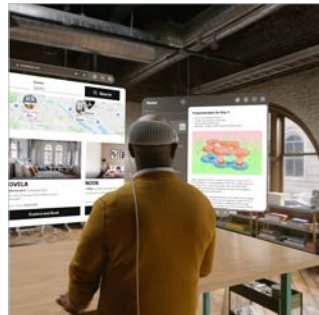

# Apple Vision Pro.

Welcome to the era of spatial computing.

**Now Available at Connection**

**Apple Vision Pro™** seamlessly blends digital content with your physical space, and you navigate simply by using your eyes, hands, and voice. Now you can visualize data and designs on an infinite canvas. Guide work and simulate trainings in immersive environments. And transform how your teams connect and collaborate. Discover how Apple Vision Pro can help you get work done in ways never before possible.

## How to Order

Complete these steps to find your fit

1. Download the Apple Vision Pro Fit App.
2. Complete the face scan.
3. Get measured for the light seal and headband.
4. Determine if you'll need ZEISS optical inserts.
5. Receive your personalized fit summary and send it to your Connection Account Team.